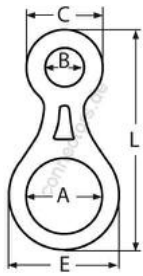

HOLGER HEUER

Always the right connection

Eight hook

All details without our obligation

Product No.	L	A	B	C	E	Breaking load/kg (ca.)	Box
84920145	145	51	26	48	76	3000	5

Holger Heuer Exportservice eKfm

Ring 18 · D-27777 Ganderkesee / Germany