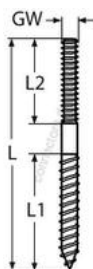

HOLGER HEUER

Always the right connection

Dowel screw with left thread

A4 - AISI 316

All details without our obligation

Product No.	GW	L	L1	L2	Box
8516405	M5	80	43	32	5
8516406	M6	90	50	35	5
8516408	M8	130	65	55	5
8516410	M10	150	75	55	5