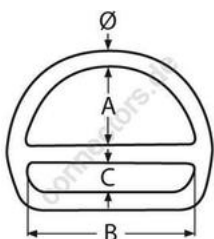

HOLGER HEUER

Always the right connection

Double layer dee ring

A4 - AISI 316

All details without our obligation

Product No.	Ø	A	B	C	Breaking load/kg (ca.)	Box
8975406050	6	28	40	10	1800	10
8975408050	8	28	40	10	2800	10