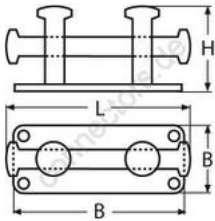

HOLGER HEUER

Always the right connection

Double cross bollard

A4 - AISI 316

All details without our obligation

Product No.	B	H	L	Box
88864150_60	150 x 60	85	170	1

Holger Heuer Exportservice eKfm

Ring 18 · D-27777 Ganderkesee / Germany