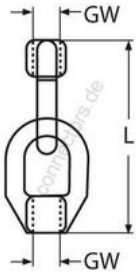

HOLGER HEUER

Always the right connection

Double-long eye nut

A4 - AISI 316

All details without our obligation

Product No.	GW	L	Box
853848	M8	60	5

Holger Heuer Exportservice eKfm

Ring 18 · D-27777 Ganderkesee / Germany