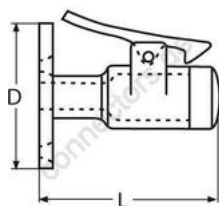

HOLGER HEUER

Always the right connection

Door lock

A2 - AISI 304

All details without our obligation

Product No.	L	D	Box
8477260	60	50	1

Holger Heuer Exportservice eKfm

Ring 18 · D-27777 Ganderkesee / Germany