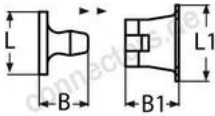

HOLGER HEUER

Always the right connection

Door holder

A2 - AISI 304

All details without our obligation

Product No.	L	L1	B	B1	Box
8592229	29	34,0	22	25	5
8592242	42	41,0	40	31	5
8592241	41	40,5	70	31	5

Holger Heuer Exportservice eKfm