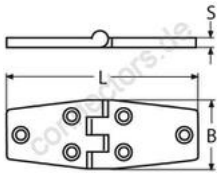

HOLGER HEUER

Always the right connection

Door hinge

A4 - AISI 316

All details without our obligation

Product No.	L	B	S	Box
82314076	76	38	4	5
82314100	100	38	4	5

Holger Heuer Exportservice eKfm

Ring 18 · D-27777 Ganderkesee / Germany