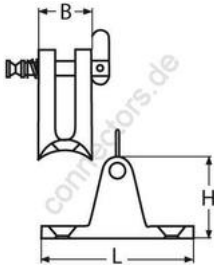

HOLGER HEUER

Always the right connection

Deck hinge with concave base 90° with removable pin

A4 - AISI 316

All details without our obligation

Product No.	L	H	B	Box
8329456_17	56	35	17	5
83294ERSATZ	Replacement pin			