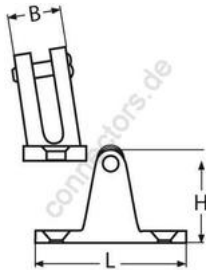

HOLGER HEUER

Always the right connection

Deck hinge angle base 80°

A4 - AISI 316

All details without our obligation

Product No.	L	B	H	Box
8313456_20	56	20	36	5

Holger Heuer Exportservice eKfm

Ring 18 · D-27777 Ganderkesee / Germany