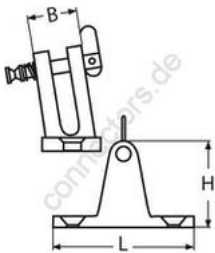

HOLGER HEUER

Always the right connection

Deck hinge 80° with removable pin

A4 - AISI 316

All details without our obligation

Product No.	L	H	B	Box
8856456_17	56	35	17	5
88564ERSATZ	Replacement pin			

Holger Heuer Exportservice eKfm