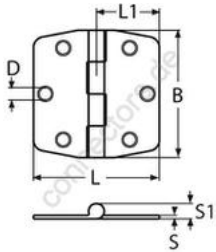

HOLGER HEUER

Always the right connection

Covered hinge

A4 - AISI 316

All details without our obligation

| Product No. | L | L1 | B | D | S | S1 | Box |
|-------------|----|----|----|-----|---|----|-----|
| 86774075_74 | 74 | 37 | 75 | 7,5 | 2 | 9 | 5 |