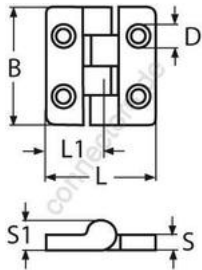

HOLGER HEUER

Always the right connection

Covered hinge

A4 - AISI 316

All details without our obligation

Product No.	L	L1	B	D	S	S1	Box
86744036_36	36	18	36	6	2	9	5

Holger Heuer Exportservice eKfm

Ring 18 · D-27777 Ganderkesee / Germany