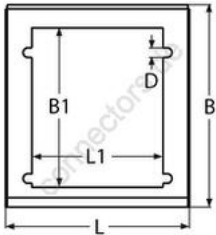

## Cover for shore socket

A4 - AISI 316

All details without our obligation

Product No.	L	L1	B	B1	D	Box
84414115_125	115	81	125	100	5,5	1

Holger Heuer Exportservice eKfm

Ring 18 · D-27777 Ganderkesee / Germany