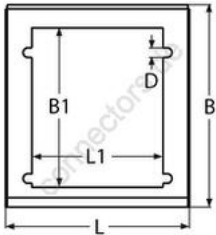

HOLGER HEUER

Always the right connection

Cover for shore socket

A4 - AISI 316

All details without our obligation

Product No.	L	L1	B	B1	D	Box
84414115_125	115	81	125	100	5,5	1

Holger Heuer Exportservice eKfm