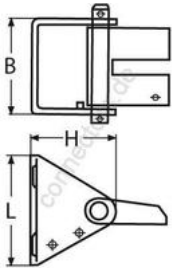

HOLGER HEUER

Always the right connection

Chain stopper

A4 - AISI 316

All details without our obligation

Product No.	Chain-Ø	L	B	H	Box
8506408/10	8 +10	80	70	60	1

Holger Heuer Exportservice eKfm

Ring 18 · D-27777 Ganderkesee / Germany