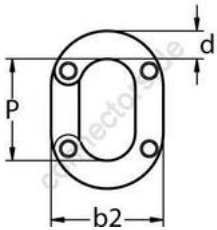

HOLGER HEUER

Always the right connection

Chain emergency link

A4 - AISI 316

All details without our obligation

Product No.	For chain mm	b2	P	d	Breaking load/kg (ca.)	Box
8363405	5	19	17,5	5	1200	10
8363406	6	24	21	6	2100	10
8363408	8	28	24	8	3000	5
8363410	10	34	29	10	4600	1