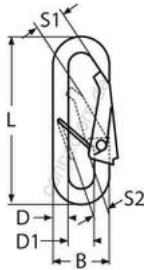

HOLGER HEUER

Always the right connection

Chain-catch-snap

A2 - AISI 304

All details without our obligation

Product No.	D	L	B	S1	S2	D1	Breaking load/kg (ca.)	Box
848728_81	8	81	28	11	9	15	280	5

Holger Heuer Exportservice eKfm