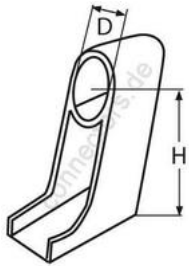

HOLGER HEUER

Always the right connection

Center rail 60°

A4 - AISI 316

All details without our obligation

Product No.	Tube-Ø	H	Box
8209422	22	38	1
8209425	25	38	1

Holger Heuer Exportservice eKfm

Ring 18 · D-27777 Ganderkesee / Germany