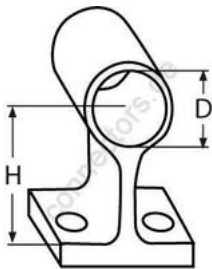

## Center rail 60°

A4 - AISI 316

All details without our obligation

Product No.	Tube-Ø (D)	Hight at tube centre (H)	Box
8207422_38	22	38	1
8207422_50	22	50	1
8207425_45	25	45	1

Holger Heuer Exportservice eKfm