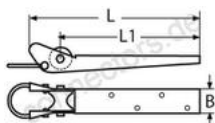

HOLGER HEUER

Always the right connection

Bow roller

A4 - AISI 316

All details without our obligation

Product No.	L	L1	B	Box
85604500	500	410	70	1

Holger Heuer Exportservice eKfm

Ring 18 · D-27777 Ganderkesee / Germany