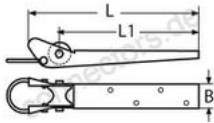

HOLGER HEUER

Always the right connection

Bow roller

A4 - AISI 316

All details without our obligation

| Product No. | L | L1 | B | Box |
|-------------|-----|-----|----|-----|
| 85604500 | 500 | 410 | 70 | 1 |