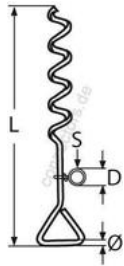

HOLGER HEUER

Always the right connection

Bottom anchor

A4 - AISI 316

All details without our obligation

Product No.	L	Ø	D	S	Box
85474420	420	8	27	4	1

Holger Heuer Exportservice eKfm

Ring 18 · D-27777 Ganderkesee / Germany