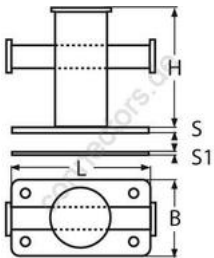

HOLGER HEUER

Always the right connection

Bollard with balance plate

A2 - AISI 304

All details without our obligation

Product No.	L	B	H	S	S1	Box
85572200	200	110	180	6	3	1

Holger Heuer Exportservice eKfm

Ring 18 · D-27777 Ganderkesee / Germany