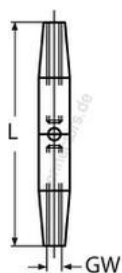

HOLGER HEUER

Always the right connection

Body of turnbuckle

A4 - AISI 316

All details without our obligation

Product No.	GW	L	Box
8418405	M5	80	10
8418406	M6	95	10
8418408	M8	105	10
8418410	M10	125	5
8418412	M12	150	5
8418414	M14	165	1
8418416	M16	190	1
8418420	M20	210	1