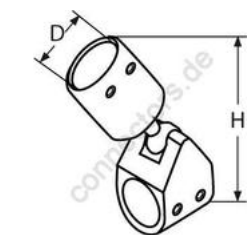

HOLGER HEUER

Always the right connection

Bimini-joint

A4 - AISI 316

All details without our obligation

Product No.	Tube-Ø	H	Box
8819422	22	97	5
8819425	25	97	5

Holger Heuer Exportservice eKfm

Ring 18 · D-27777 Ganderkesee / Germany