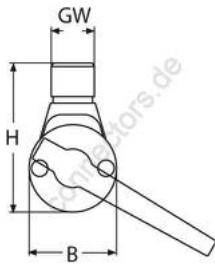

HOLGER HEUER

Always the right connection

Antenna base for rail fixing from 22 - 25 mm

A4 - AISI 316

All details without our obligation

Product No.	For Tube	B	H	GW	Box
8332422/25	22 - 25	50	85	3/4"	1

Holger Heuer Exportservice eKfm