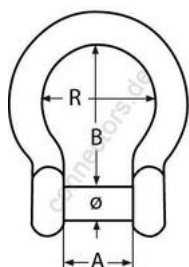

HOLGER HEUER

Always the right connection

Anchor shackle forged with hexagon socket

A4 - AISI 316

All details without our obligation

Product No.	Ø	A	L	R	Breaking load/kg (ca.)	Box
8970405	5	11	25	17	1200	10
8970406	6	12	30	21	1700	10
8970408	8	16	44	28	2500	10
8970410	10	21	49	34	4300	5
8970412	12	25	57	42	6200	5
8970416	16	31	80	56	7000	5
8970419	19	36	96	66	14000	1