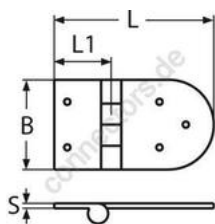

HOLGER HEUER

Always the right connection

Петля с резьбой (литая)

A4 - AISI 316

All details without our obligation

Product No.	L	L1	B	S	Length of thread	GW	Box
8911476_40	76	30	40	4	45	M6	2

Holger Heuer Exportservice eKfm